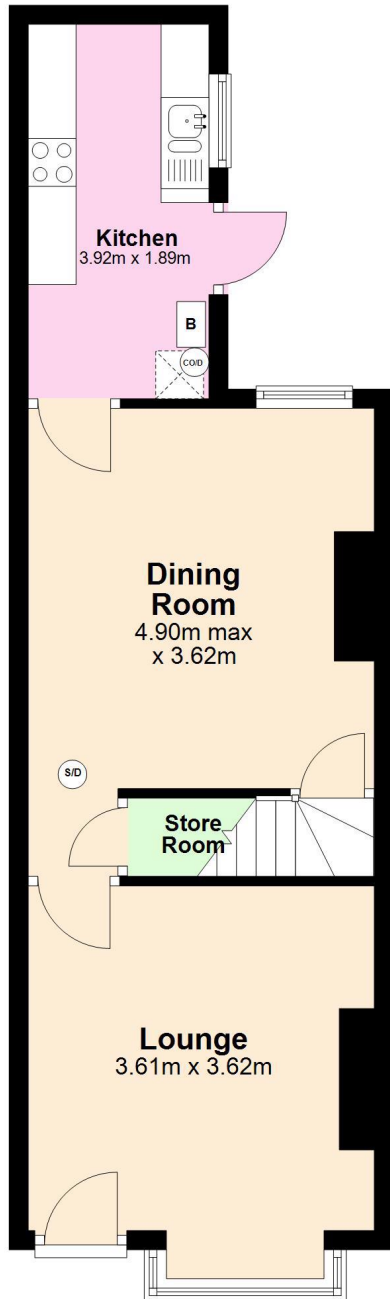

Ground Floor

Approx. 39.2 sq. metres

First Floor

Approx. 38.8 sq. metres

Total area: approx. 77.9 sq. metres

Whilst every attempt has been made to ensure the accuracy of this floorplan, measurements of doors, windows, rooms and any other items as approximate and no responsibility is taken for any error, omission, or mis-statement. This plan is for illustrative purposes only and should be used as such. The services, systems and appliances, have not been tested and no guarantee as to their operability or efficiency can be given.

Plan produced using PlanUp.