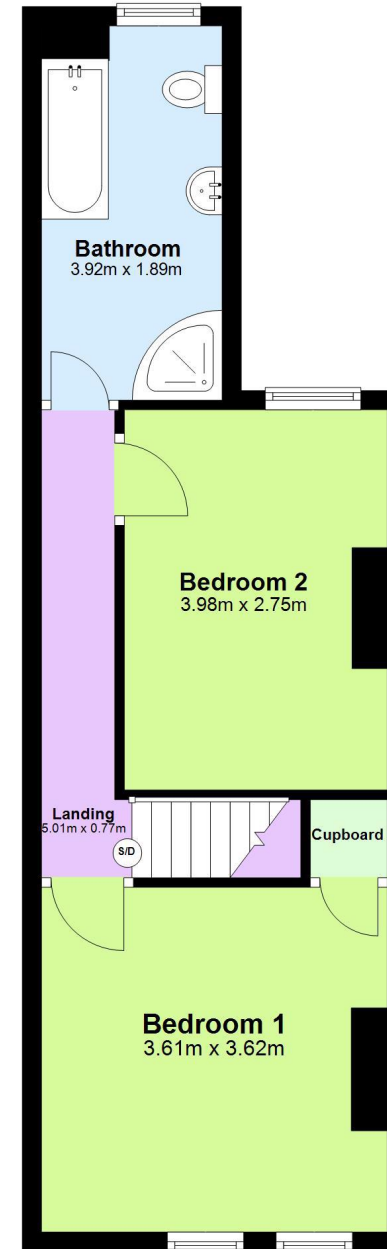

Ground Floor

Approx. 39.2 sq. metres

First Floor

Approx. 38.8 sq. metres

Total area: approx. 77.9 sq. metres

Whilst every attempt has been made to ensure the accuracy of this floorplan, measurements of doors, windows, rooms and any other items as approximate and no responsibility is taken for any error, omission, or mis-statement. This plan is for illustrative purposes only and should be used as such. The services, systems and appliances, have not been tested and no guarantee as to their operability or efficiency can be given.

Plan produced using PlanUp.